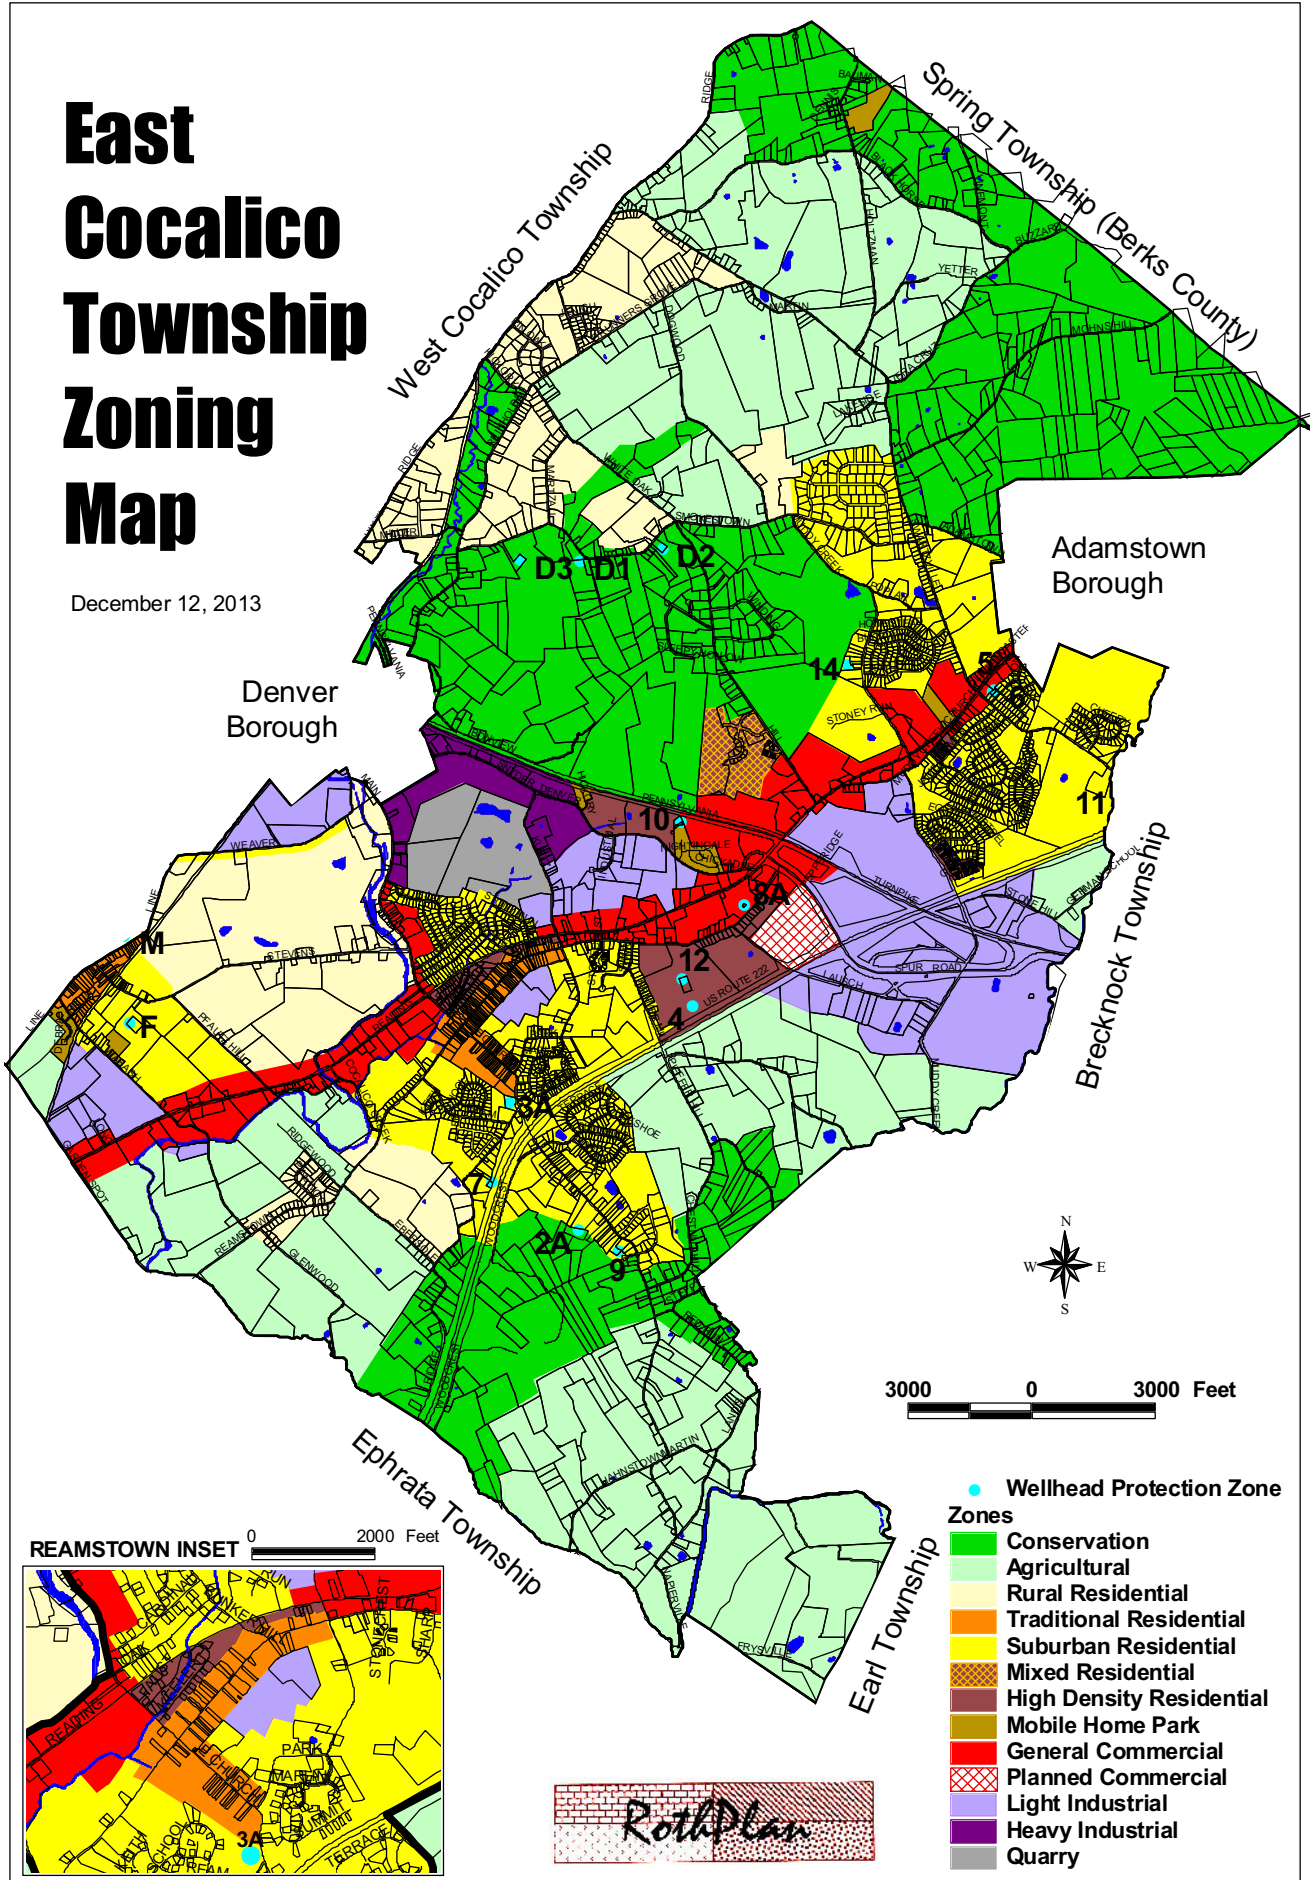

East Cocalico Township Zoning Map

December 12, 2013

REAMSTOWN INSET 0 2000 Feet

- Zones**
- Wellhead Protection Zone
 - Conservation
 - Agricultural
 - Rural Residential
 - Traditional Residential
 - Suburban Residential
 - Mixed Residential
 - High Density Residential
 - Mobile Home Park
 - General Commercial
 - Planned Commercial
 - Light Industrial
 - Heavy Industrial
 - Quarry