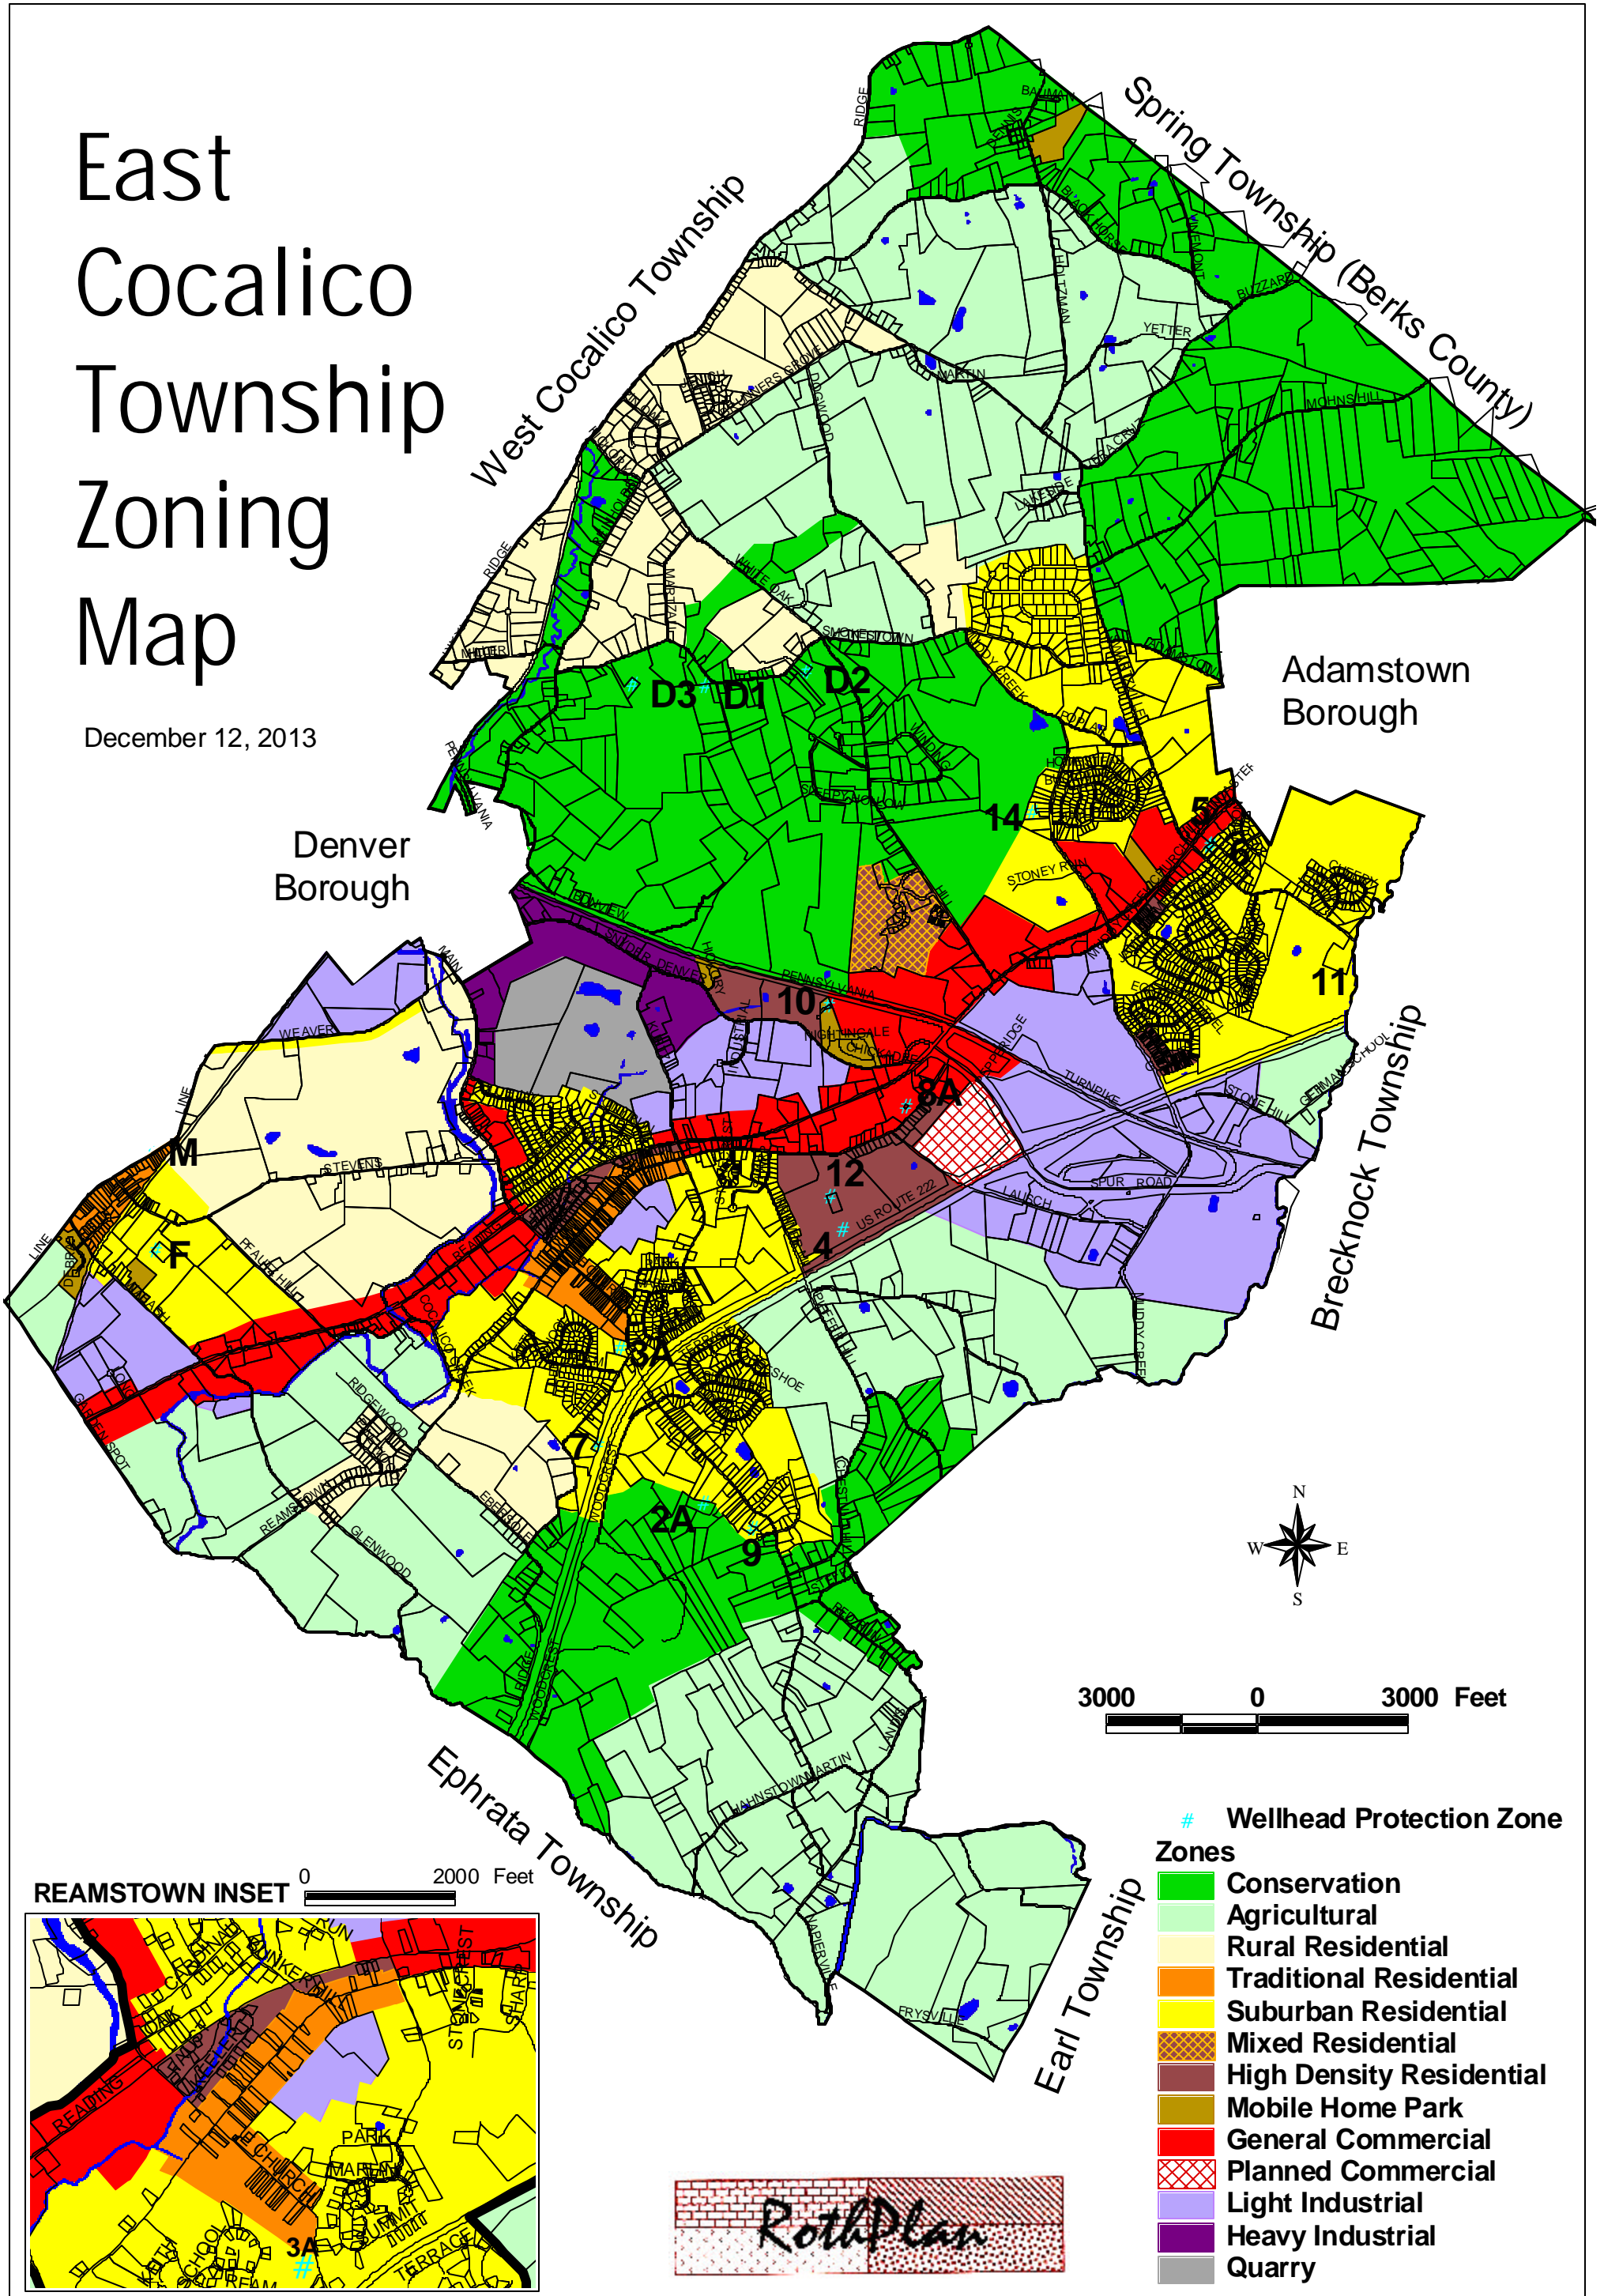

East Cocalico Township Zoning Map

December 12, 2013

REAMSTOWN INSET 0 2000 Feet

RothPlan

- # Wellhead Protection Zones
- Conservation
- Agricultural
- Rural Residential
- Traditional Residential
- Suburban Residential
- Mixed Residential
- High Density Residential
- Mobile Home Park
- General Commercial
- Planned Commercial
- Light Industrial
- Heavy Industrial
- Quarry