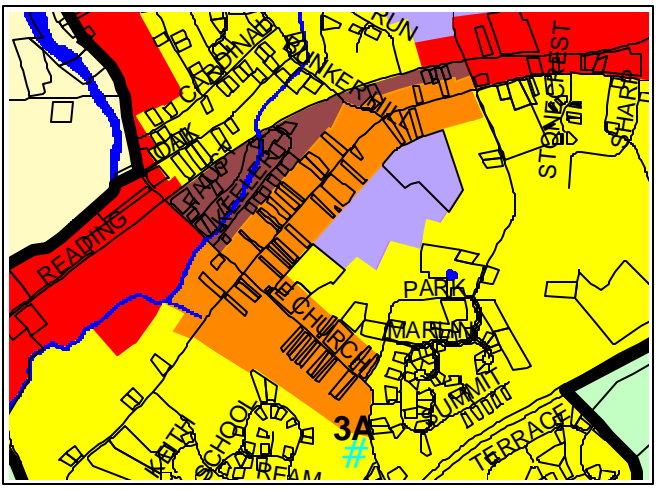

East Cocalico Township Zoning Map

December 12, 2013

REAMSTOWN INSET 0 2000 Feet

RothPlan

- # Wellhead Protection Zones
- Conservation
- Agricultural
- Rural Residential
- Traditional Residential
- Suburban Residential
- Mixed Residential
- High Density Residential
- Mobile Home Park
- General Commercial
- Planned Commercial
- Light Industrial
- Heavy Industrial
- Quarry