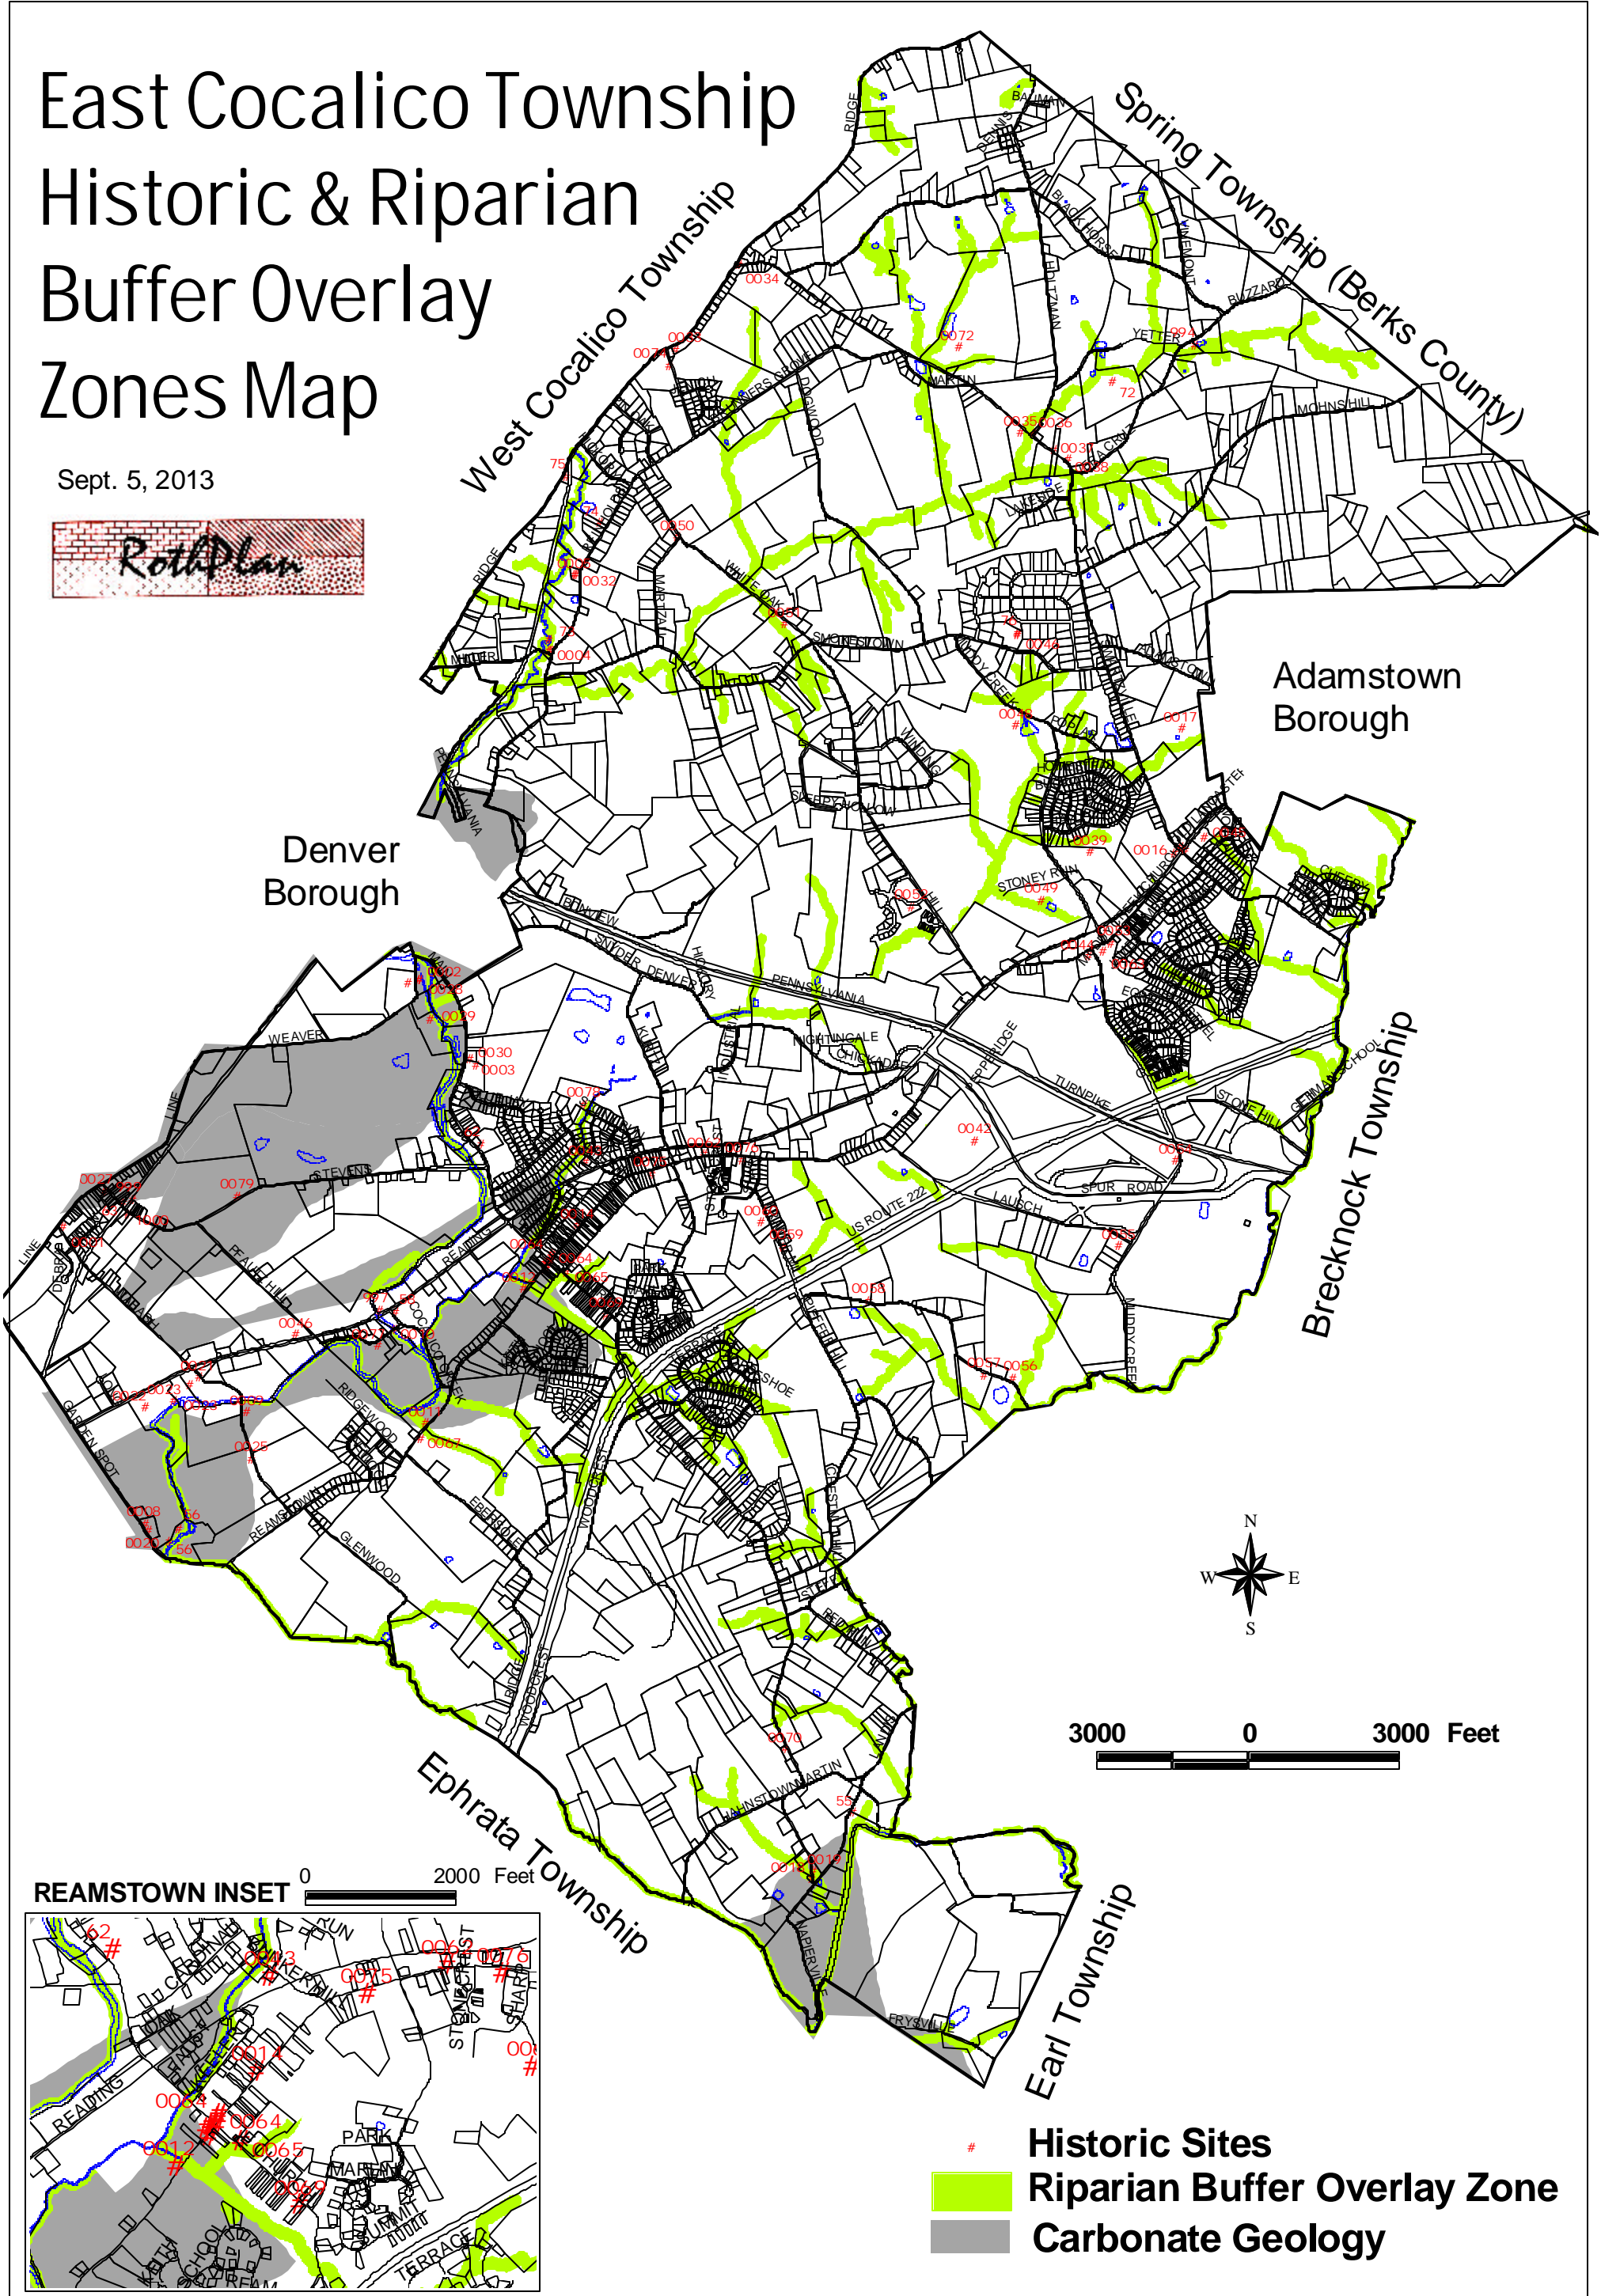

East Cocalico Township Historic & Riparian Buffer Overlay Zones Map

Sept. 5, 2013

- # Historic Sites
- █ Riparian Buffer Overlay Zone
- █ Carbonate Geology