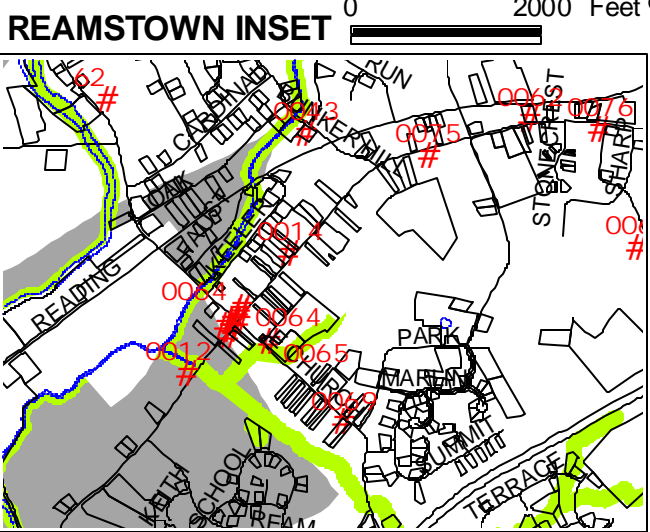

East Cocalico Township Historic & Riparian Buffer Overlay Zones Map

Sept. 5, 2013

- # Historic Sites
- █ Riparian Buffer Overlay Zone
- █ Carbonate Geology