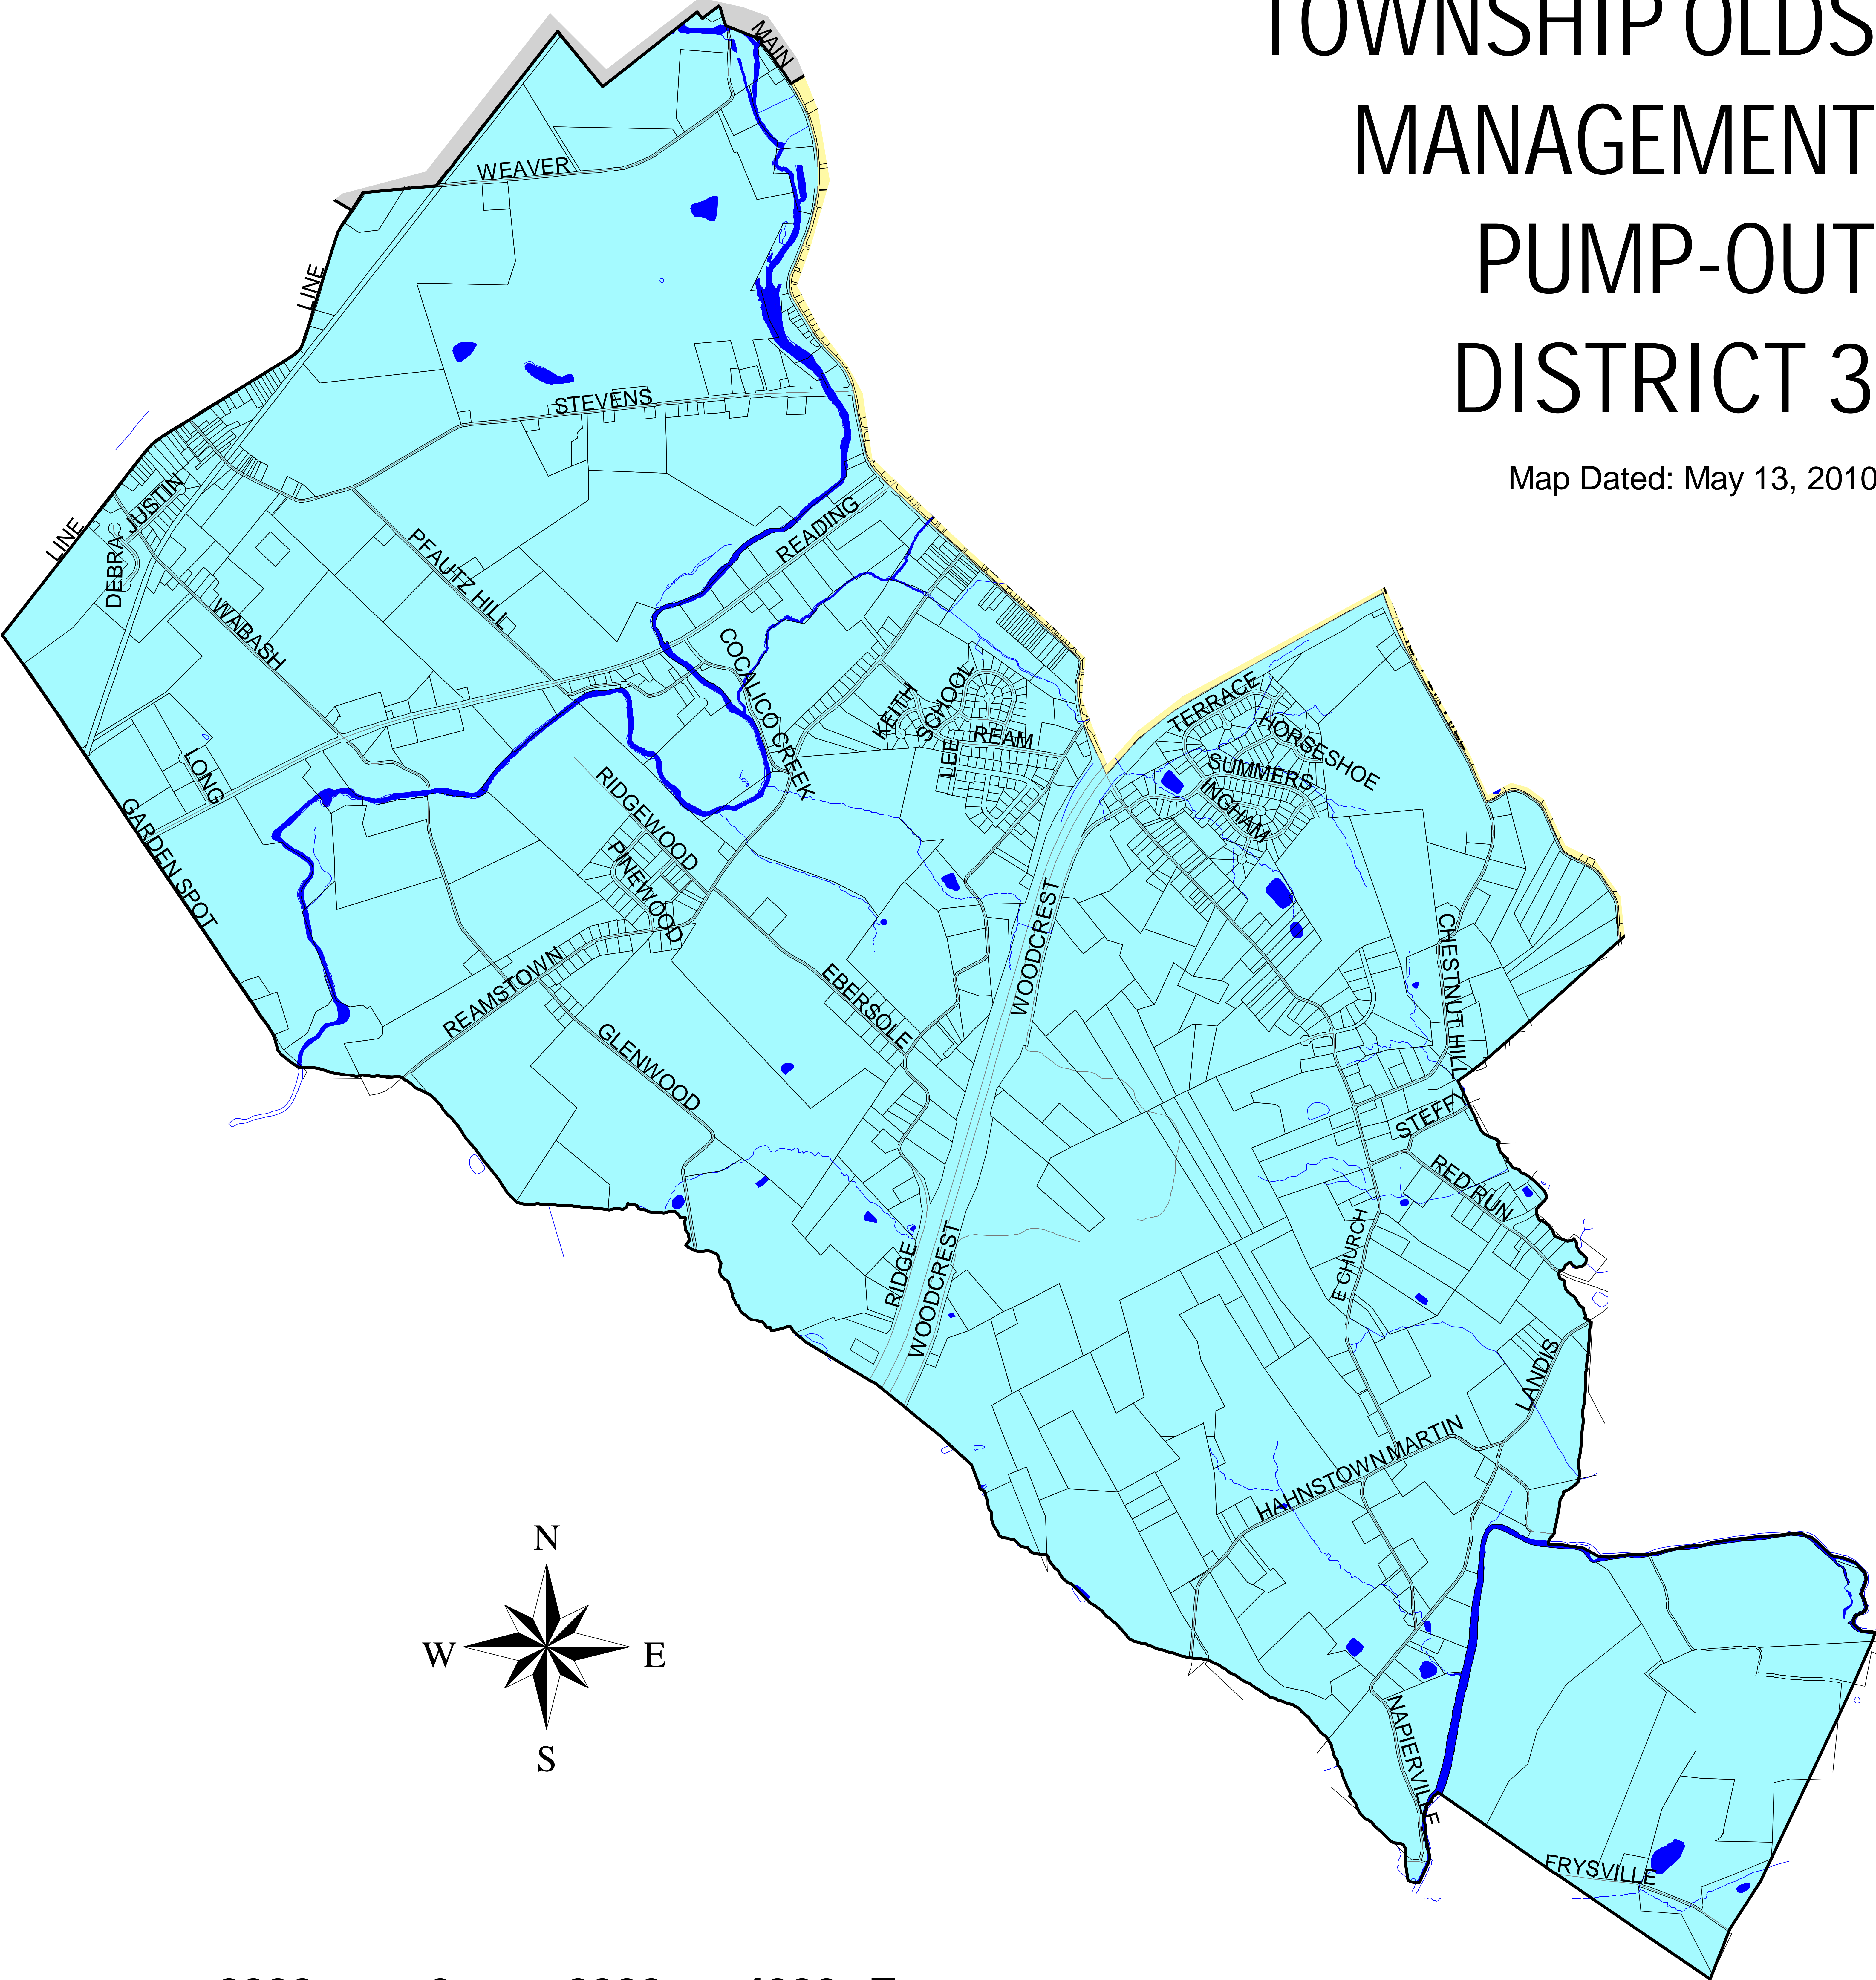

# EAST COCALICO TOWNSHIP OLDS MANAGEMENT PUMP-OUT DISTRICT 3

Map Dated: May 13, 2010

2000 0 2000 4000 Feet